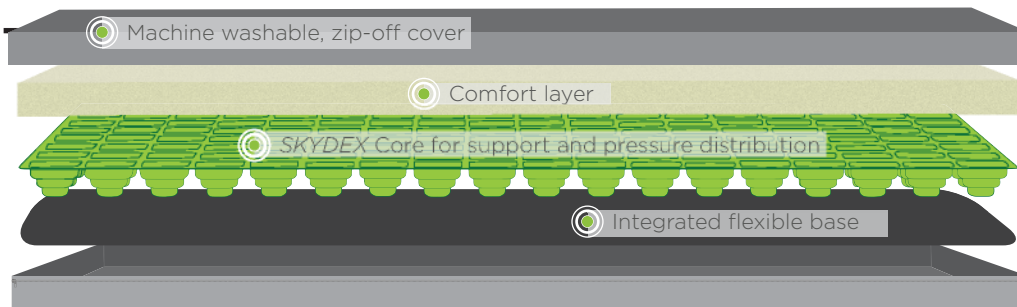

SKYDEX Mattress

The SKYDEX Mattress was designed to solve three major issues with traditional mattress design: durability, cleanability and recyclability. With an **extended life-cycle**, the SKYDEX Mattress is modular in design for **easy cleaning** and **recyclability**.

Less landfill cost and impact

Product Dimensions

Description

Twin
Twin XL

Result

36"(w) x 74"(l) x 5"(h), 25 lbs.
36"(w) x 80"(l) x 5"(h), 27 lbs.

Certifications

Description